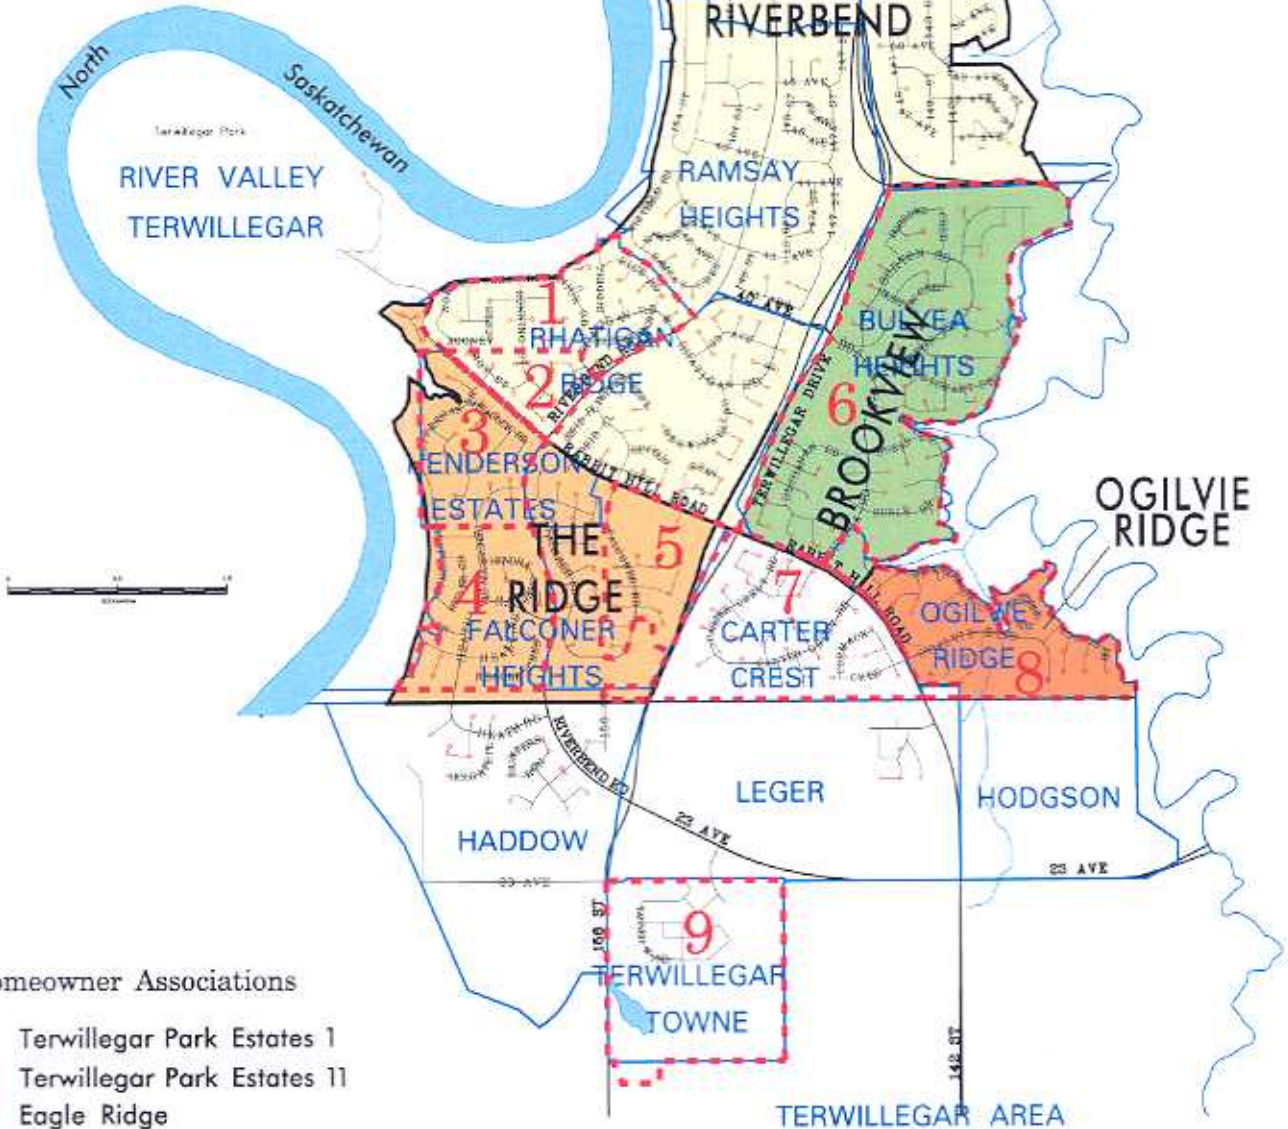

Riverbend Area 2001

COMMUNITY LEAGUES

- RIVERBEND
- THE RIDGE
- BROOKVIEW
- OGILVIE RIDGE

Homeownor Associations

1. 1 Terwillegar Park Estates 1
2. 2 Terwillegar Park Estates 11
3. 3 Eagle Ridge
4. 4 River Ridge
5. 5 Terwillegar Hill Estates
6. 6 Brookview Community Association LTD.
7. 7 Whitemud Hills
8. 8 Whitemud Creek
9. 9 Terwillegar Towne

The City of Edmonton disclaims any liability for the use of this map.